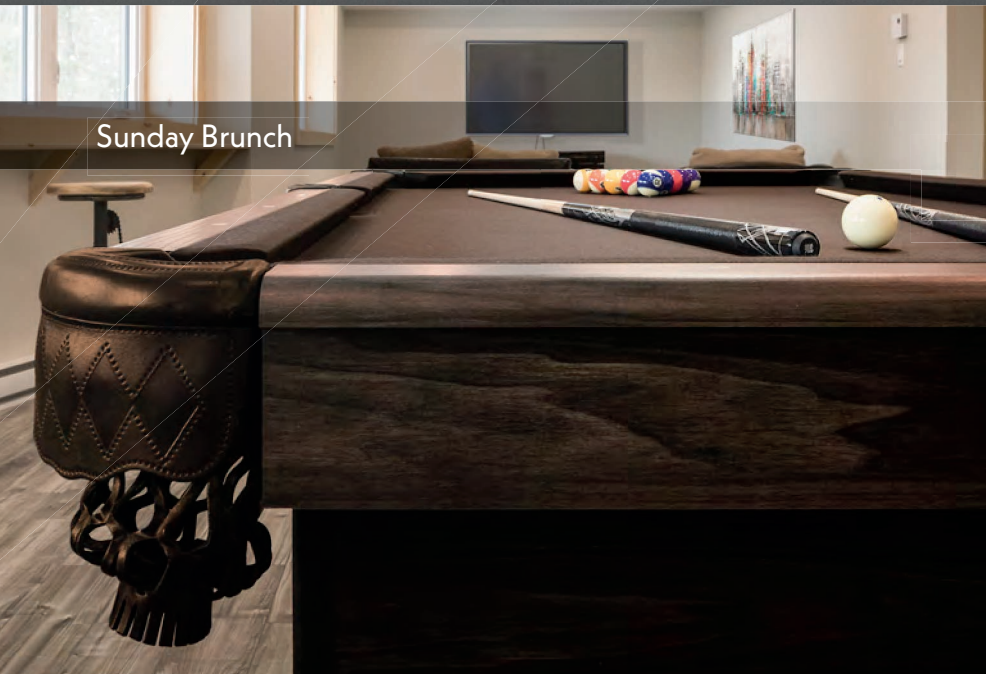

Invitation™

THE SIMPLEST EXPRESSION OF CANADA BILLIARD'S QUALITY

The contemporary entry-level model in our catalogue is light years away from what our competitors may offer. This solid 1" slate table features scratch, stain and burn resistant laminate covered solid hardwood rails. The Invitation table provides an unequaled playing quality. Best slate. Best cloth. Best rubber. Best quality. That's our invitation, to you!

Sunday Brunch

After-Hours

POOL
7' 8'

MAIN SPECIFICATIONS

- ☉ **Solid Wood – Rails**
Covered with Laminate
- ⊕ **"Sandwich Board"**
Exclusive Solid Base Frame
- ☉ **Laminate**
- 📏 **1" Framed Slate**
- 🏠 **Leg Levelers**
- 📄 **Natural Cushions**
"Master Speed"

OPTIONS AVAILABLE

- 🔥 **Colors**
Sunday Brunch
After-Hours
- 🎨 **Fabric Colors**
26 colors

ADDITIONAL ACCESSORY

- 🗄️ **Universal Side Drawer**

Colors illustrated may vary with actual colors and specifications are subject to change without notice.